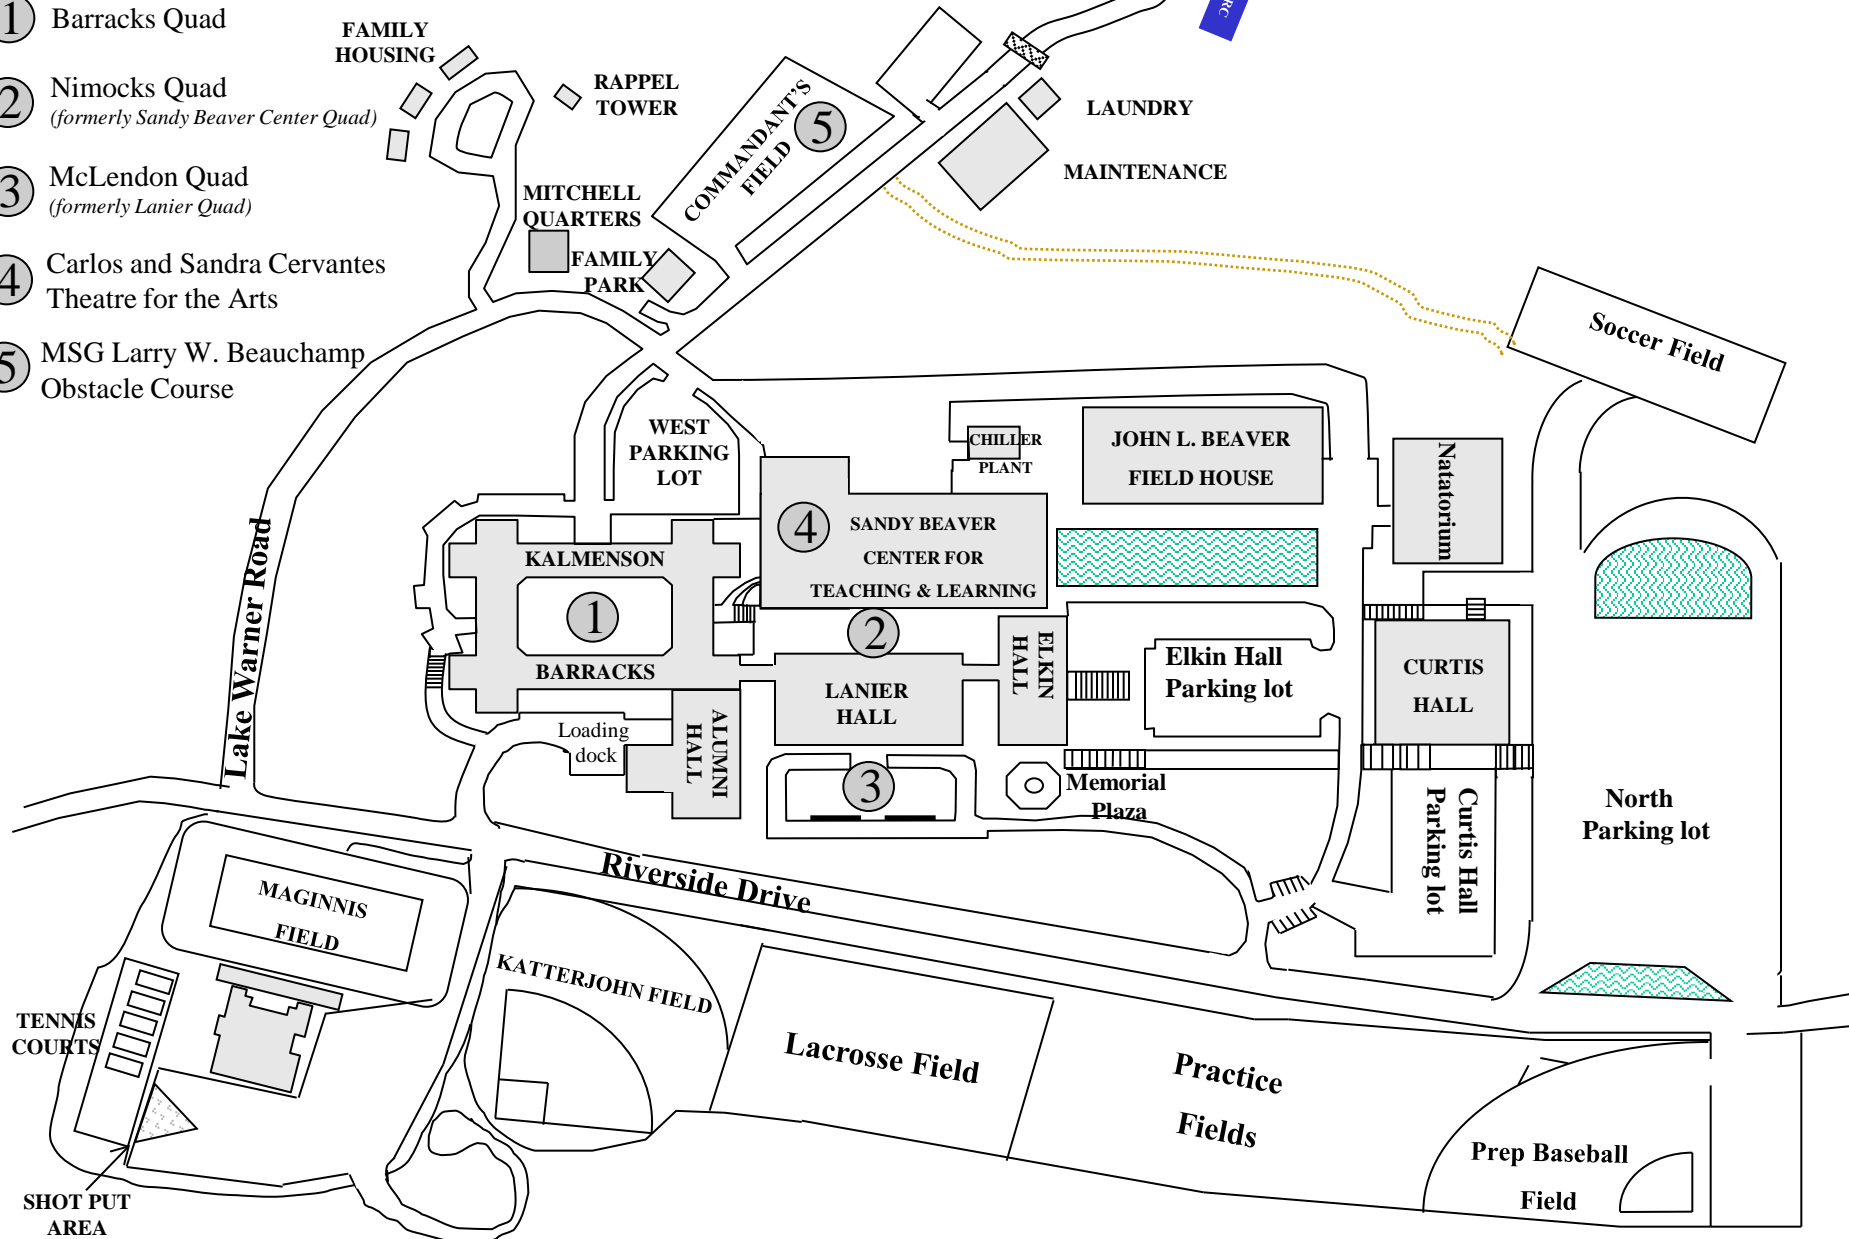

# RIVERSIDE MILITARY ACADEMY

ATP AREA  
(Airsoft/Paintball Course)

- ① Barracks Quad
- ② Nimocks Quad  
*(formerly Sandy Beaver Center Quad)*
- ③ McLendon Quad  
*(formerly Lanier Quad)*
- ④ Carlos and Sandra Cervantes  
Theatre for the Arts
- ⑤ MSG Larry W. Beauchamp  
Obstacle Course

SHOT PUT AREA

TENNIS COURTS